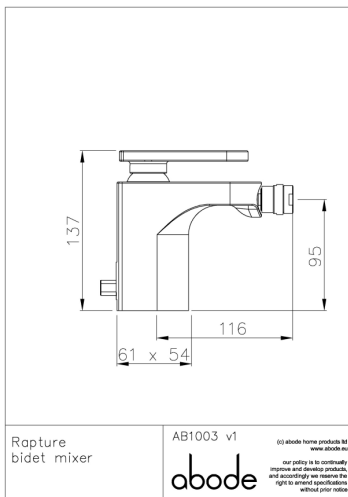

Packaged properties:

Box length (mm): 395 Box depth(mm): 95
Box width(mm): 165 Boxed weight (Kg): 2.7

Includes pop up waste?: Yes

Additional comments:

Includes black plastic valve removal tool

Product dimensions:

- **Product mounted where:** Surface
- **Recommended hole size:** Ø 35 mm
- **Overall Height / projection:** 137 mm
- **Exit reach:** 116 mm
- **Exit height:** 95 mm
- **Base size:** 54 x 61 mm
- **Inlet centre distance(s):**
- **Min. fitting depth required:** 45 mm
- **Max. surface depth:**

Product flow characteristics:

- **Min / Max water pressure (bar):** 0.30* / 5.00
- **Part G max. mixed flow rate at 3 bar (l/m):** >16.6
- **Inlet connection type / length:** Flexible / 420 mm
- **Inlet (plumbing connection) / outlet size:** 1/2" F / m10
- **Product flow characteristics:** Single flow
- **Non return valve(s) supplied or position:**
- **Aerator type:** White flow straightener
- **Control valve type:** Single lever (40mm)
- **Includes output diverter?:** No
- **Inlet meshed particle filters included:**
- **Shower hose type / length:**