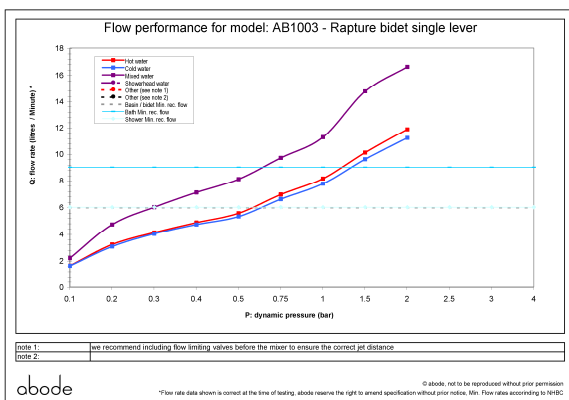

Product flow characteristics:

- **Min / Max water pressure (bar):** 0.30* / 5.00
- **Part G max. mixed flow rate at 3 bar (l/m):** >16.6
- **Inlet connection type / length:** Flexible / 420 mm
- **Inlet (plumbing connection) / outlet size:** 1/2" F / m10
- **Product flow characteristics:** Single flow
- **Non return valve(s) supplied or position:**
- **Aerator type:** White flow straightener
- **Control valve type:** Single lever (40mm)
- **Includes output diverter?:** No
- **Inlet meshed particle filters included:**
- **Shower hose type / length:**