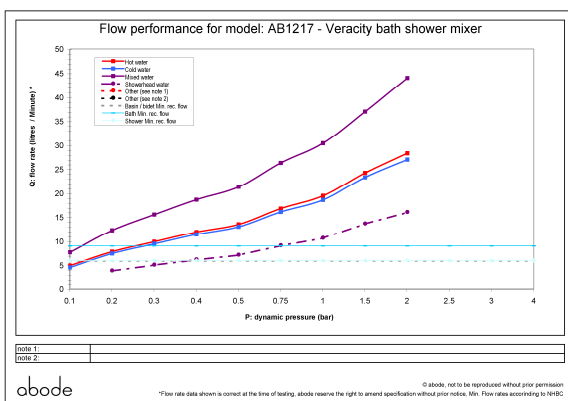

Product flow characteristics:

- **Min / Max water pressure:** 0.2 bath & 0.4 shower / 5 bar
- **Part G mixed flow rate at 3 bar (l/m):** bath>44, shower>16.1

- **Max water temperature:** 70° C
- **Product flow characteristics:** Single flow
- **Aerator type:** Chromed flow straightener
- **Includes output diverter?:** Yes
- **Control valve type:** 3/4" QT CD (8-20)
- **Non return valve position:** no nrv supplied
- **Mesh particle filter size:**
- **Inlet / outlet size:** 3/4" M /
- **Inlet type / length:** Fixed / 50 mm
- **Shower hose type / length:** Steel linked / 1.50 m

Warranty Summary (Full details available on request):

- Materials and workmanship defects warranted for 5 years
- Valves and working parts warranted for 2 years
- Surface warranty defects warranted for 1 year
- O-rings, hoses & gaskets warranted for 1 year

Care instructions:

- Clean the mixers and showers regularly as required, using soap, do not use any other cleaners.
- Regular cleaning will prevent the build up of lime scale and dirt
- After cleaning rinse thoroughly with clean water to remove any cleaner residue
- Residues of liquid soaps, shampoos and shower foams can also cause damage, so rinse with clean water after using, avoid contact with any abrasives