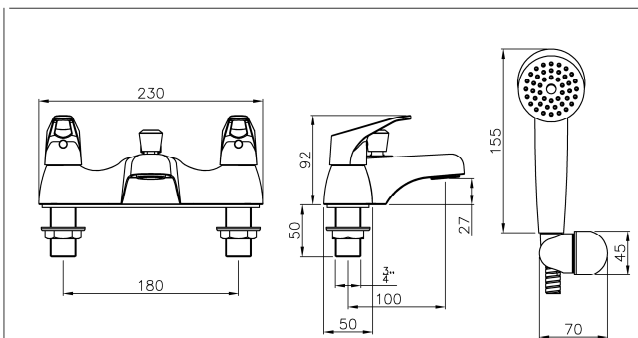

Product dimensions:

- **Overall Height / projection:** 92 mm
- **Exit reach:** 100 mm
- **Exit height:** 27 mm
- **Centre distance(s):** 180 mm

- **Base diameter(s):** 50 mm
- **Product mounted where:** Surface
- **Recommended hole diameter:**
- **Min. fitting depth required:**
- **Max. surface depth:** 30 mm

Veracity
bath/shower mixer

AB1217 v2

abode